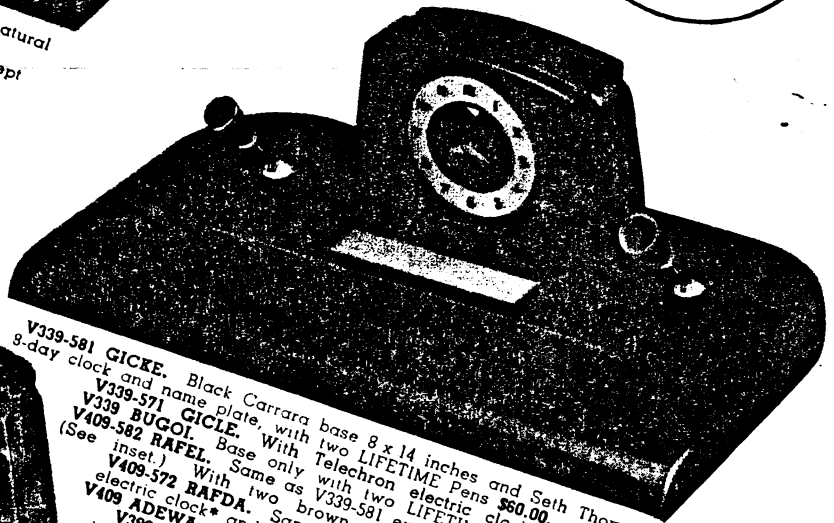

V339-581 GICKE. Black Carrara base 8 x 14 inches and Seth Thomas 8-day clock and name plate, with two LIFETIME Pens $60.00.
V339-571 GICLE. With Telechron electric clock* $65.00.
V409-582 RAFEL. Base only with two LIFETIME Pens $40.00.
(See inset.) Same as V339-581 except in Brown Onyx. With two LIFETIME Pens $75.00.
V409-572 RAFDA. Same as V339-571 with Telechron electric clock* and two LIFETIME Pens $80.00.
V409 ADEWA. Base only. Two LIFETIME Pens $50.00.
V399-580 RAFON. Same as V339-581 except in Green Brazilian Onyx. (See inset.) With two LIFETIME Pens $75.00.
V399 ADEVP. Base only with two LIFETIME Pens $50.00.